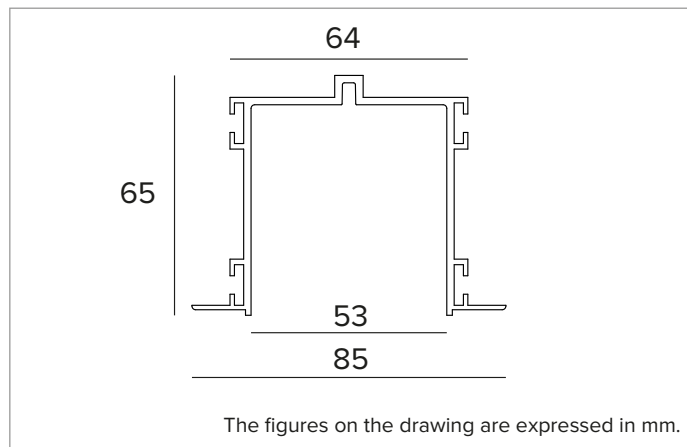

1T7068 | OZ Recessed profile

Recessed profile for 50x50mm light modules

MECHANICAL CHARACTERISTICS

Extruded painted aluminium profile.

Colour and finish: Plaster white

Dimensions: L=2000mm

Weight: 2.5Kg

Version: FOR 50x50mm LIGHT MODULES

TARGETTI

1T7068 | OZ Recessed profile
Recessed profile for 50x50mm light modules

Related codes

Mounting System

Code

1T7076

Steel bracket for recessed installation of the large profile.
 2 pieces to be ordered for 1m long modules, 3 pieces for 2m long modules and 4 pieces for 3m long modules.

1T7041

Kit composed of 2 mechanical linear joints and 4 thrust screws.
 For trimless installation profile.

Colour

Code

1T7437

Mechanical L connector.
 For large recessed profiles.

Due to the technological evolution of the electronic components, the data provided may be updated, and as such, confirmation must be requested during the order process.
 Luminous flux and power supply have +/-10% tolerances with respect to the indicated value. tq +25°C (CIE 121).